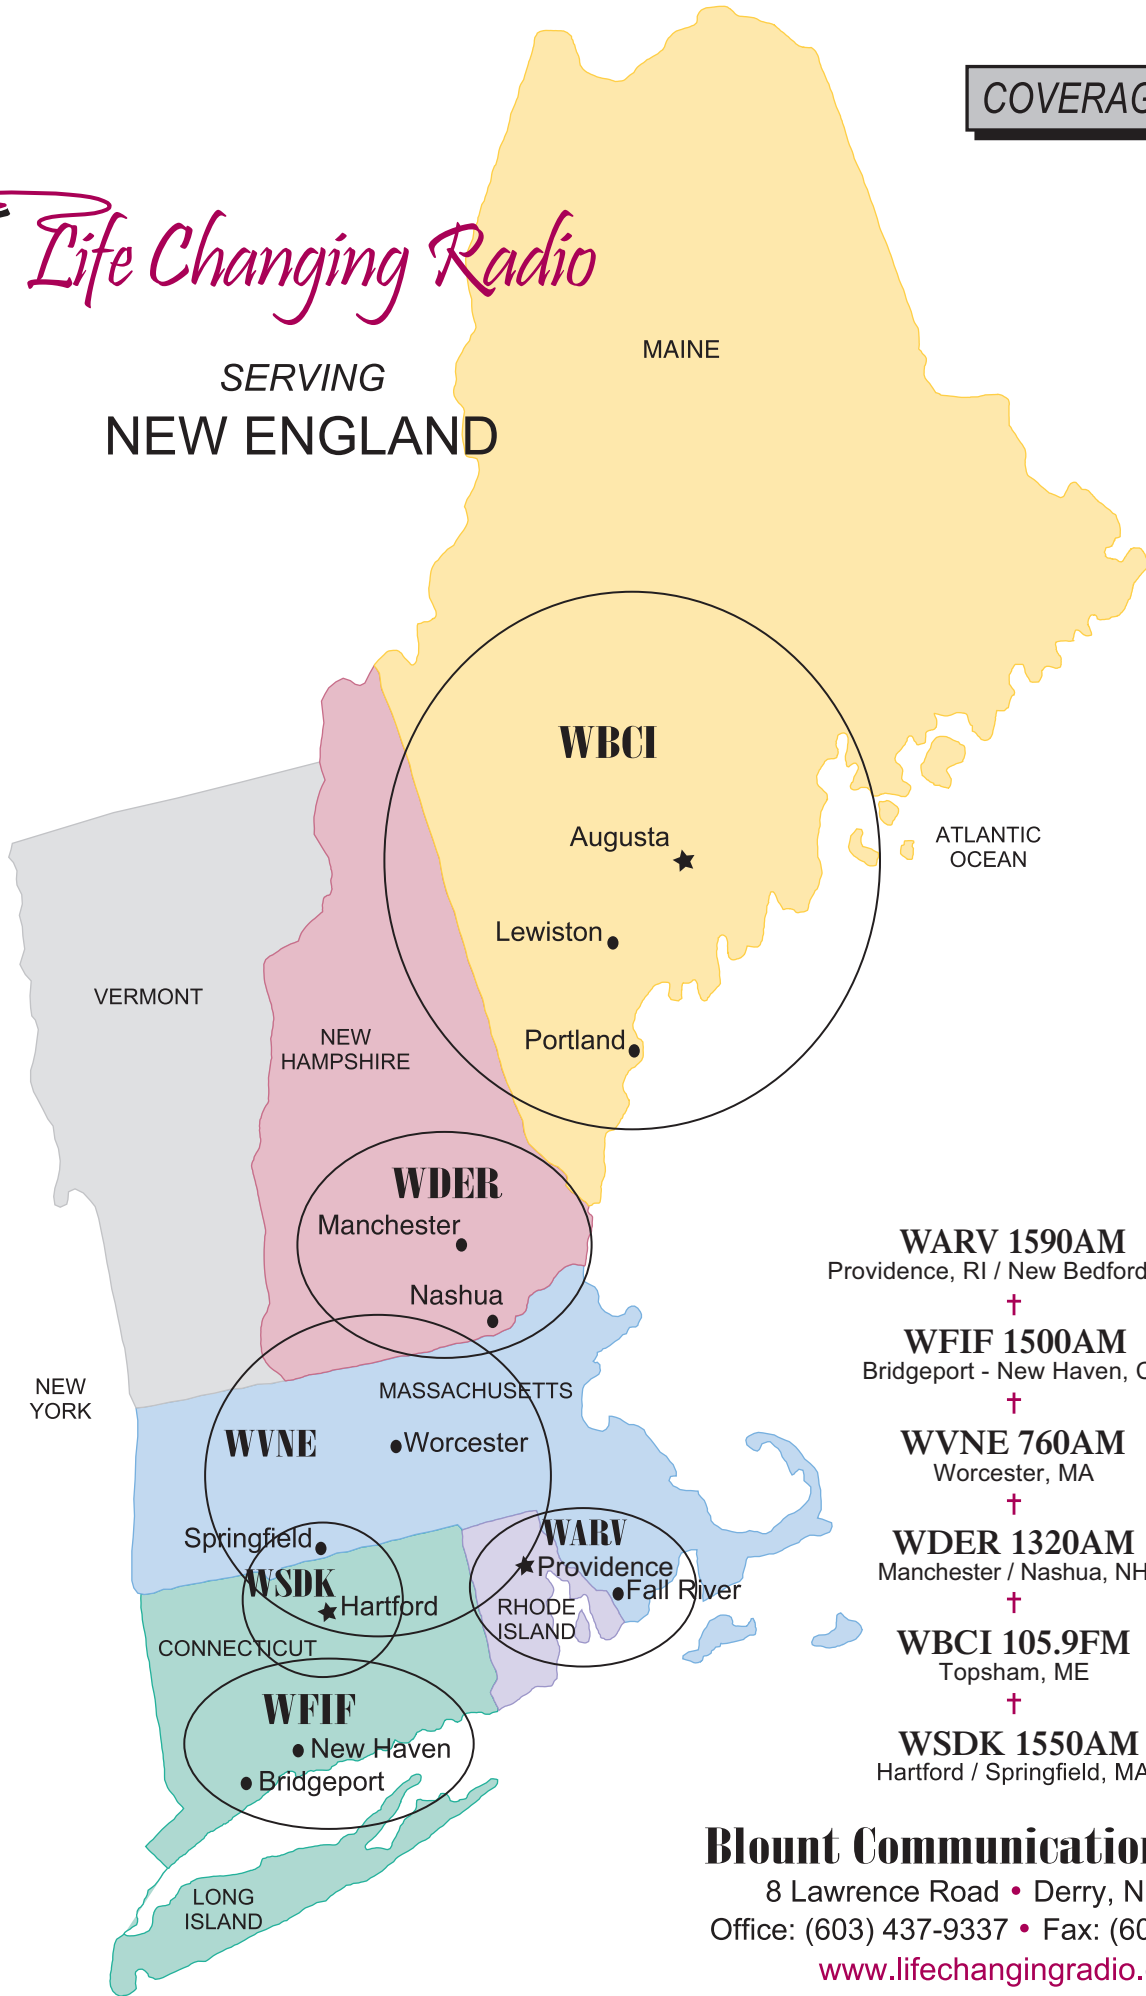

# Life Changing Radio

SERVING  
NEW ENGLAND

COVERAGE MAP

- WARV 1590AM**  
Providence, RI / New Bedford, MA
- +
- WFIF 1500AM**  
Bridgeport - New Haven, CT
- +
- WVNE 760AM**  
Worcester, MA
- +
- WDER 1320AM**  
Manchester / Nashua, NH
- +
- WBCI 105.9FM**  
Topsham, ME
- +
- WSDK 1550AM**  
Hartford / Springfield, MA